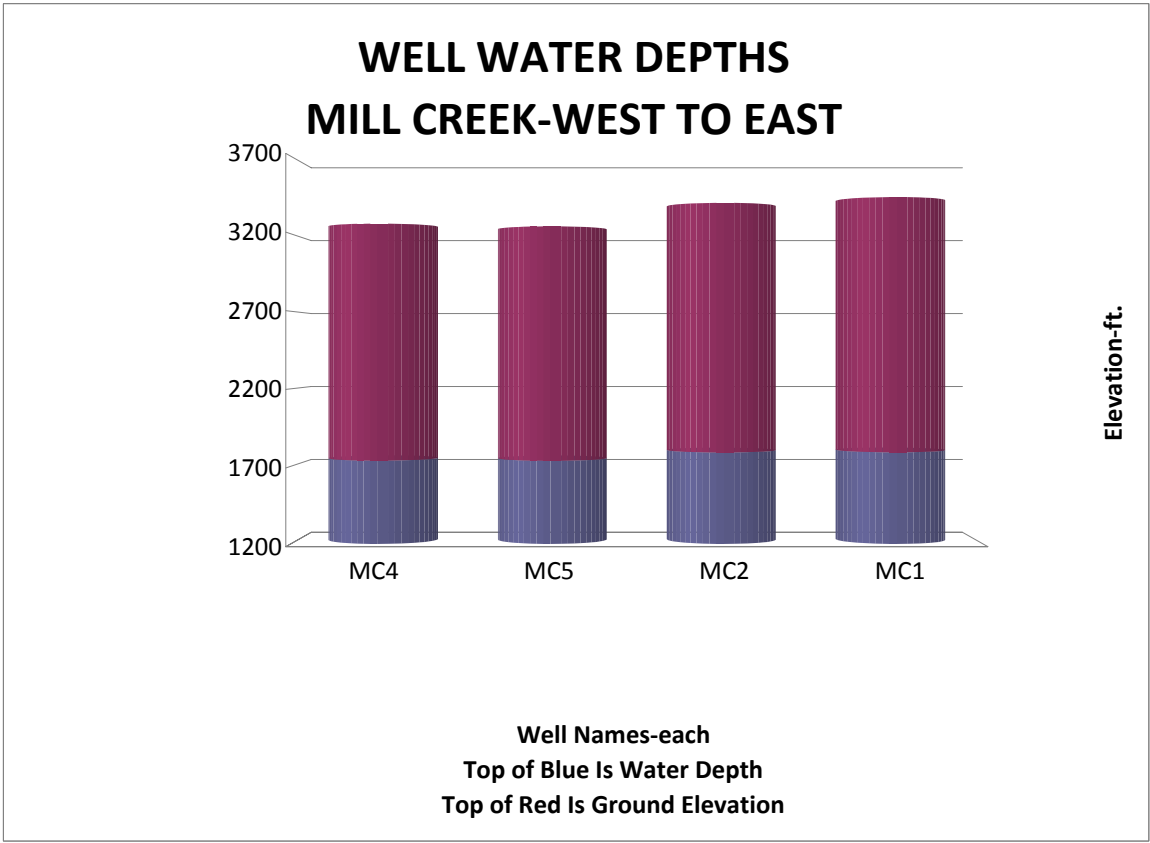

Current as of: May 15, 2009

	MC4	MC5	MC2	MC1
Grnd Elev	1737	1736	1790	1791
Wtr Elev	1527.92	1511.17	1608.99	1645.73
Wtr Lev	209.08	224.83	181.01	145.27