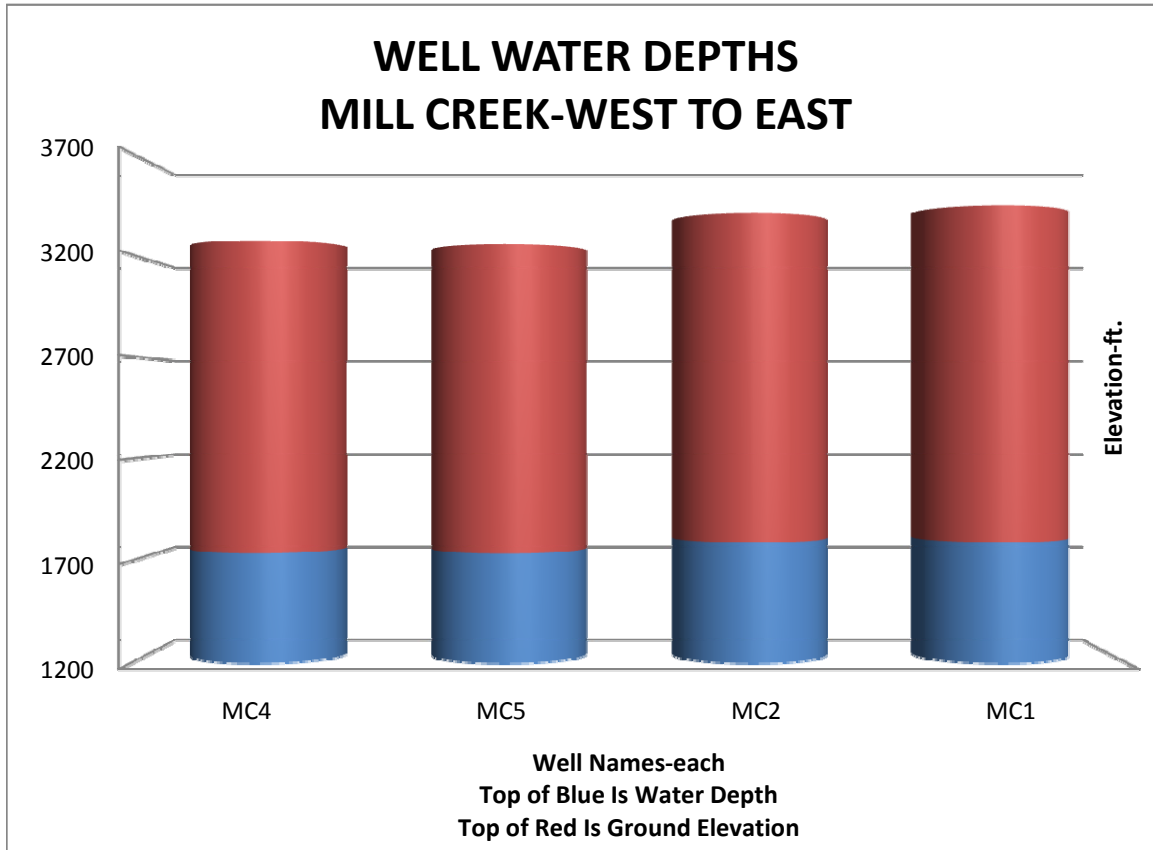

Current as of: May 15, 2009

	MC4	MC5	MC2	MC1
Grnd Elev	1737	1736	1790	1791
Wtr Elev	1527.92	1511.17	1608.99	1645.73
Wtr Lev	209.08	224.83	181.01	145.27